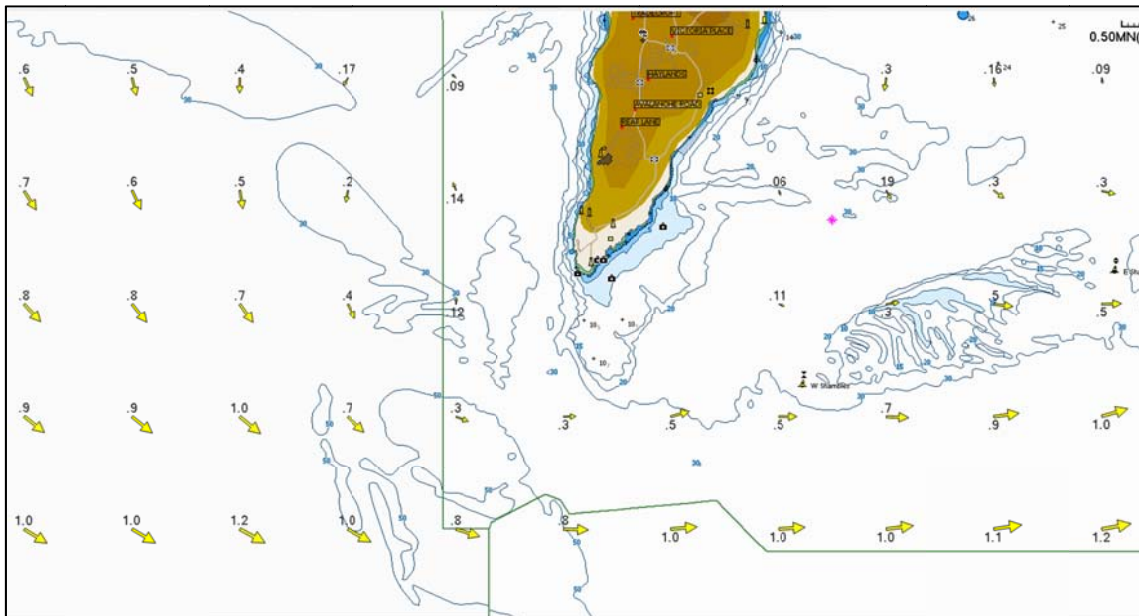

Proudman CS3 (12km) & CS20 (1,8km) comparison

Screen captures made in actual density & same zoom level

Proudman CS3 (12km)

Proudman CS20 (1,8km)