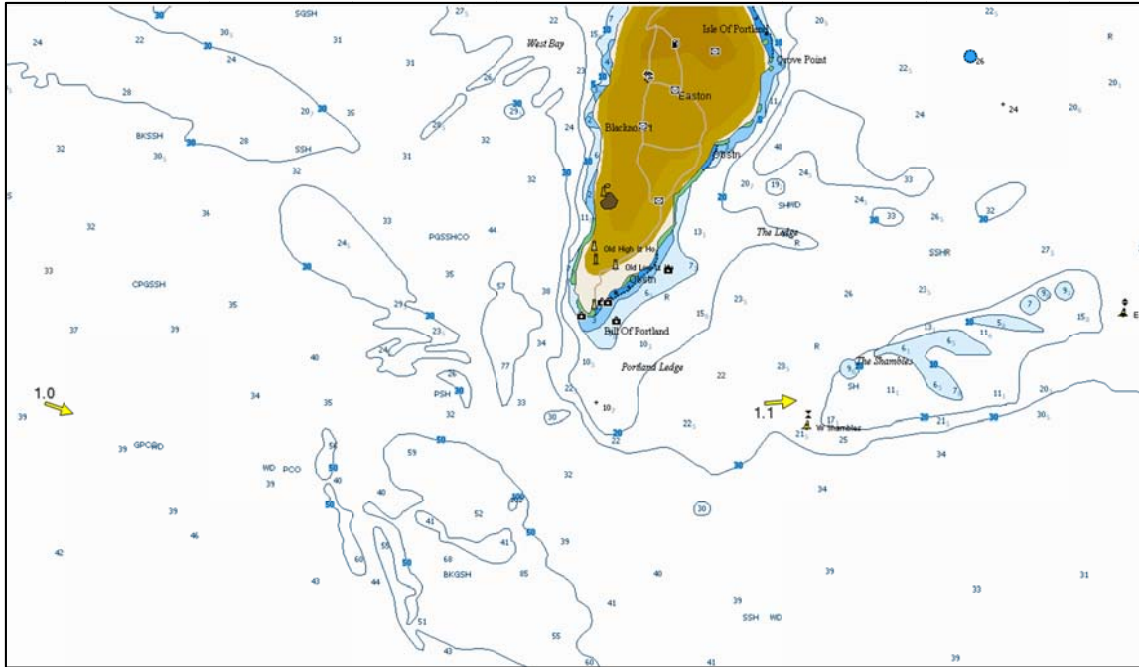

Proudman CS3 (12km) & CS20 (1,8km) comparison

Screen captures made in actual density & same zoom level

Proudman CS3 (12km)

Proudman CS20 (1,8km)