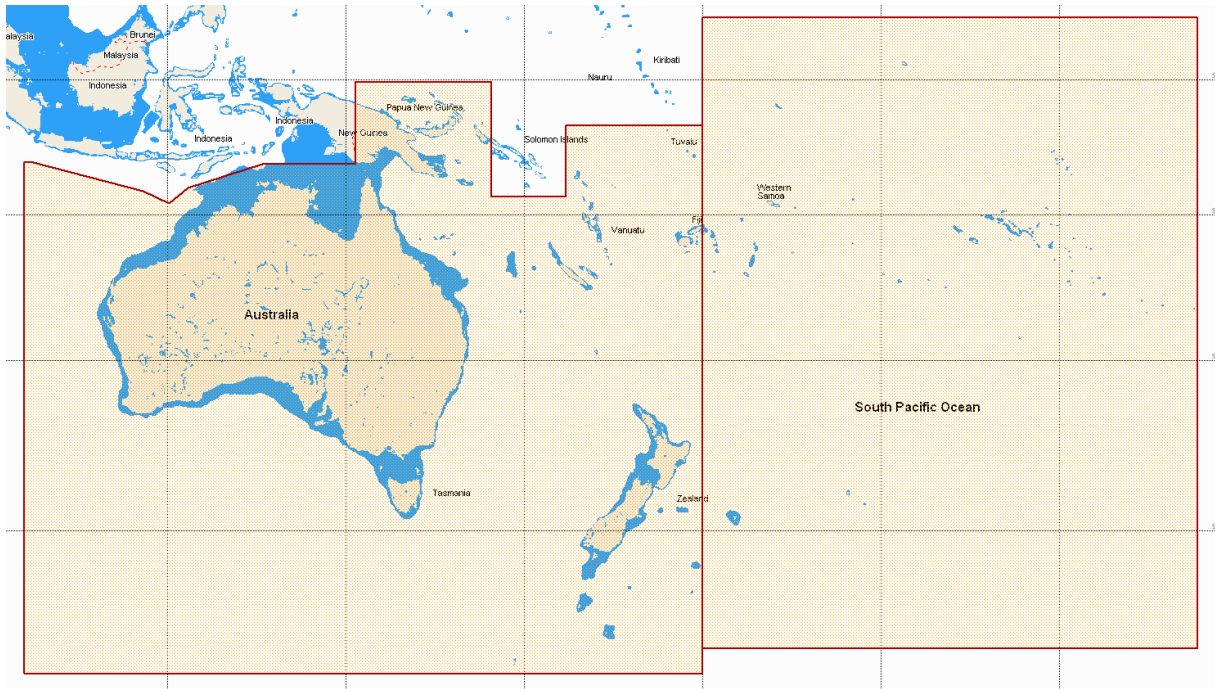

COUVERTURE CARTOGRAPHIQUE VENDEE GLOBE 2016

4 MegaWides (299.17€ HT / MW) + 1 MegaWide Océanie (407.50€ HT) + 1 Wide (199.17€ HT) =
1 803.35€ HT

West European Coasts & West Med. (M-EW-M010) - MegaWide : 299.17€ HT

Red Sea, Arab Gulf & Africa (M-AF-M005) – MegaWide : 299.17€ HT

AUS-NZ, PNG, VANU, NEW CAL, FIJI, FR POL (M-AU-M007) - MegaWide Océanie : 407.50€ HT

Antartica (M-AF-M003) – MegaWide : 299.17€ HT

Gulf of Paria to Cape Horn (M-SA-M501) – Wide : 199.17€ HT

Atl. Coast, Gulf of Mexico & Caribbean (M-NA-M033) – MegaWide : 299.17€ HT