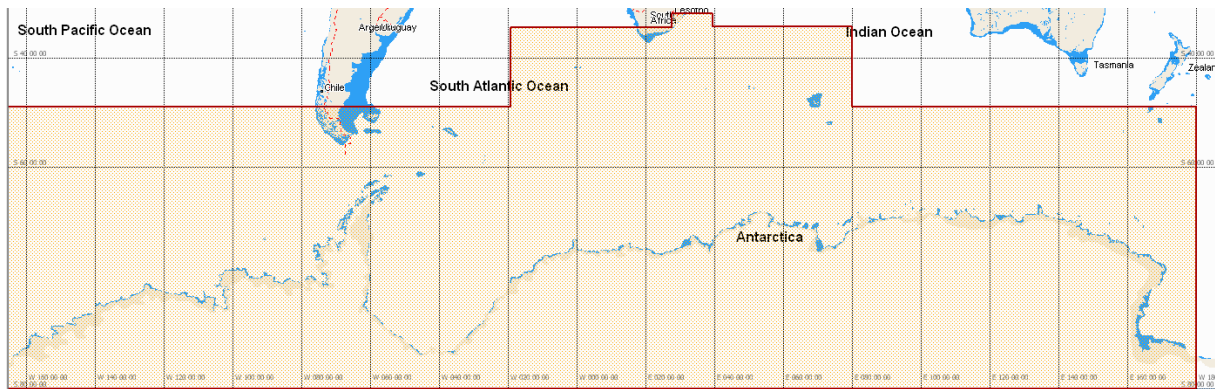

COUVERTURE CARTOGRAPHIQUE VENDEE GLOBE 2016

4 MegaWides (299.17€ HT / MW) + 1 MegaWide Océanie (407.50€ HT) + 1 Wide (199.17€ HT) =
1 803.35€ HT

West European Coasts & West Med. (M-EW-M010) - MegaWide : 299.17€ HT

Red Sea, Arab Gulf & Africa (M-AF-M005) – MegaWide : 299.17€ HT

AUS-NZ, PNG, VANU, NEW CAL, FIJI, FR POL (M-AU-M007) - MegaWide Océanie : 407.50€ HT

Antartica (M-AF-M003) – MegaWide : 299.17€ HT

Gulf of Paria to Cape Horn (M-SA-M501) – Wide : 199.17€ HT

Atl. Coast, Gulf of Mexico & Caribbean (M-NA-M033) – MegaWide : 299.17€ HT